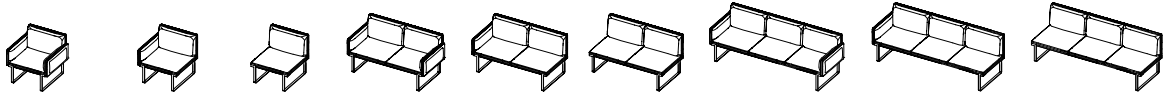

MODEL	Single Seat with Dual Arms	Single Seat with Right/Left Arm	Single Seat Armless	2-Seater with Dual Arms	2-Seater with Right/Left Arm	2-Seater Armless	3-Seater with Dual Arms	3-Seater with Right/Left Arm	3-Seater Armless
Height	30	30	30	30	30	30	30	30	30
Width	32.75	30	27.5	60	57	54.5	86.6	84	81.5
Depth	28	28	28	28	28	28	28	28	28
Seat Depth	20.25	20.25	20.25	20.25	20.25	20.25	20.25	20.25	20.25
Seat Height	16.75	16.75	16.75	16.75	16.75	16.75	16.75	16.75	16.75
Back Height	13.25	13.25	13.25	13.25	13.25	13.25	13.25	13.25	13.25
Weight	75 lb	65 lb	54 lb	116 lb	105 lb	95 lb	169 lb	159 lb	148 lb
COM (Single Upholstery)	5 yd	4 yd	3.25 yd	7.5 yd	6.5 yd	5.75 yd	10.5 yd	9 yd	8 yd
COM (Multiple Upholstery)									
Seat	1.75 yd	1.75 yd	1.75 yd	3.25 yd	3.25 yd	3.25 yd	5 yd	5 yd	5 yd
Back	1.6 yd	1.6 yd	1.6 yd	3 yd	3 yd	3 yd	4.75 yd	4.75 yd	4.75 yd
Arm(s)	2.25 yd	1.25 yd	n/a	2.25 yd	1.25 yd	n/a	2.25 yd	1.25 yd	n/a
COL (Single Upholstery)	99 sq ft	78 sq ft	63 sq ft	147 sq ft	126 sq ft	115 sq ft	170 sq ft	150 sq ft	130 sq ft
COL (Dual Upholstery)									
Seat	31 sq ft	31 sq ft	31 sq ft	63 sq ft	63 sq ft	63 sq ft	80 sq ft	80 sq ft	80 sq ft
Back	31 sq ft	31 sq ft	31 sq ft	57 sq ft	57 sq ft	57 sq ft	75 sq ft	75 sq ft	75 sq ft
Arm(s)	42 sq ft	26 sq ft	n/a	42 sq ft	26 sq ft	n/a	42 sq ft	26 sq ft	n/a
Weight Capacity (400 lb Per Seat Position)	400 lb	400 lb	400 lb	800 lb	800 lb	800 lb	800 lb	800 lb	800 lb